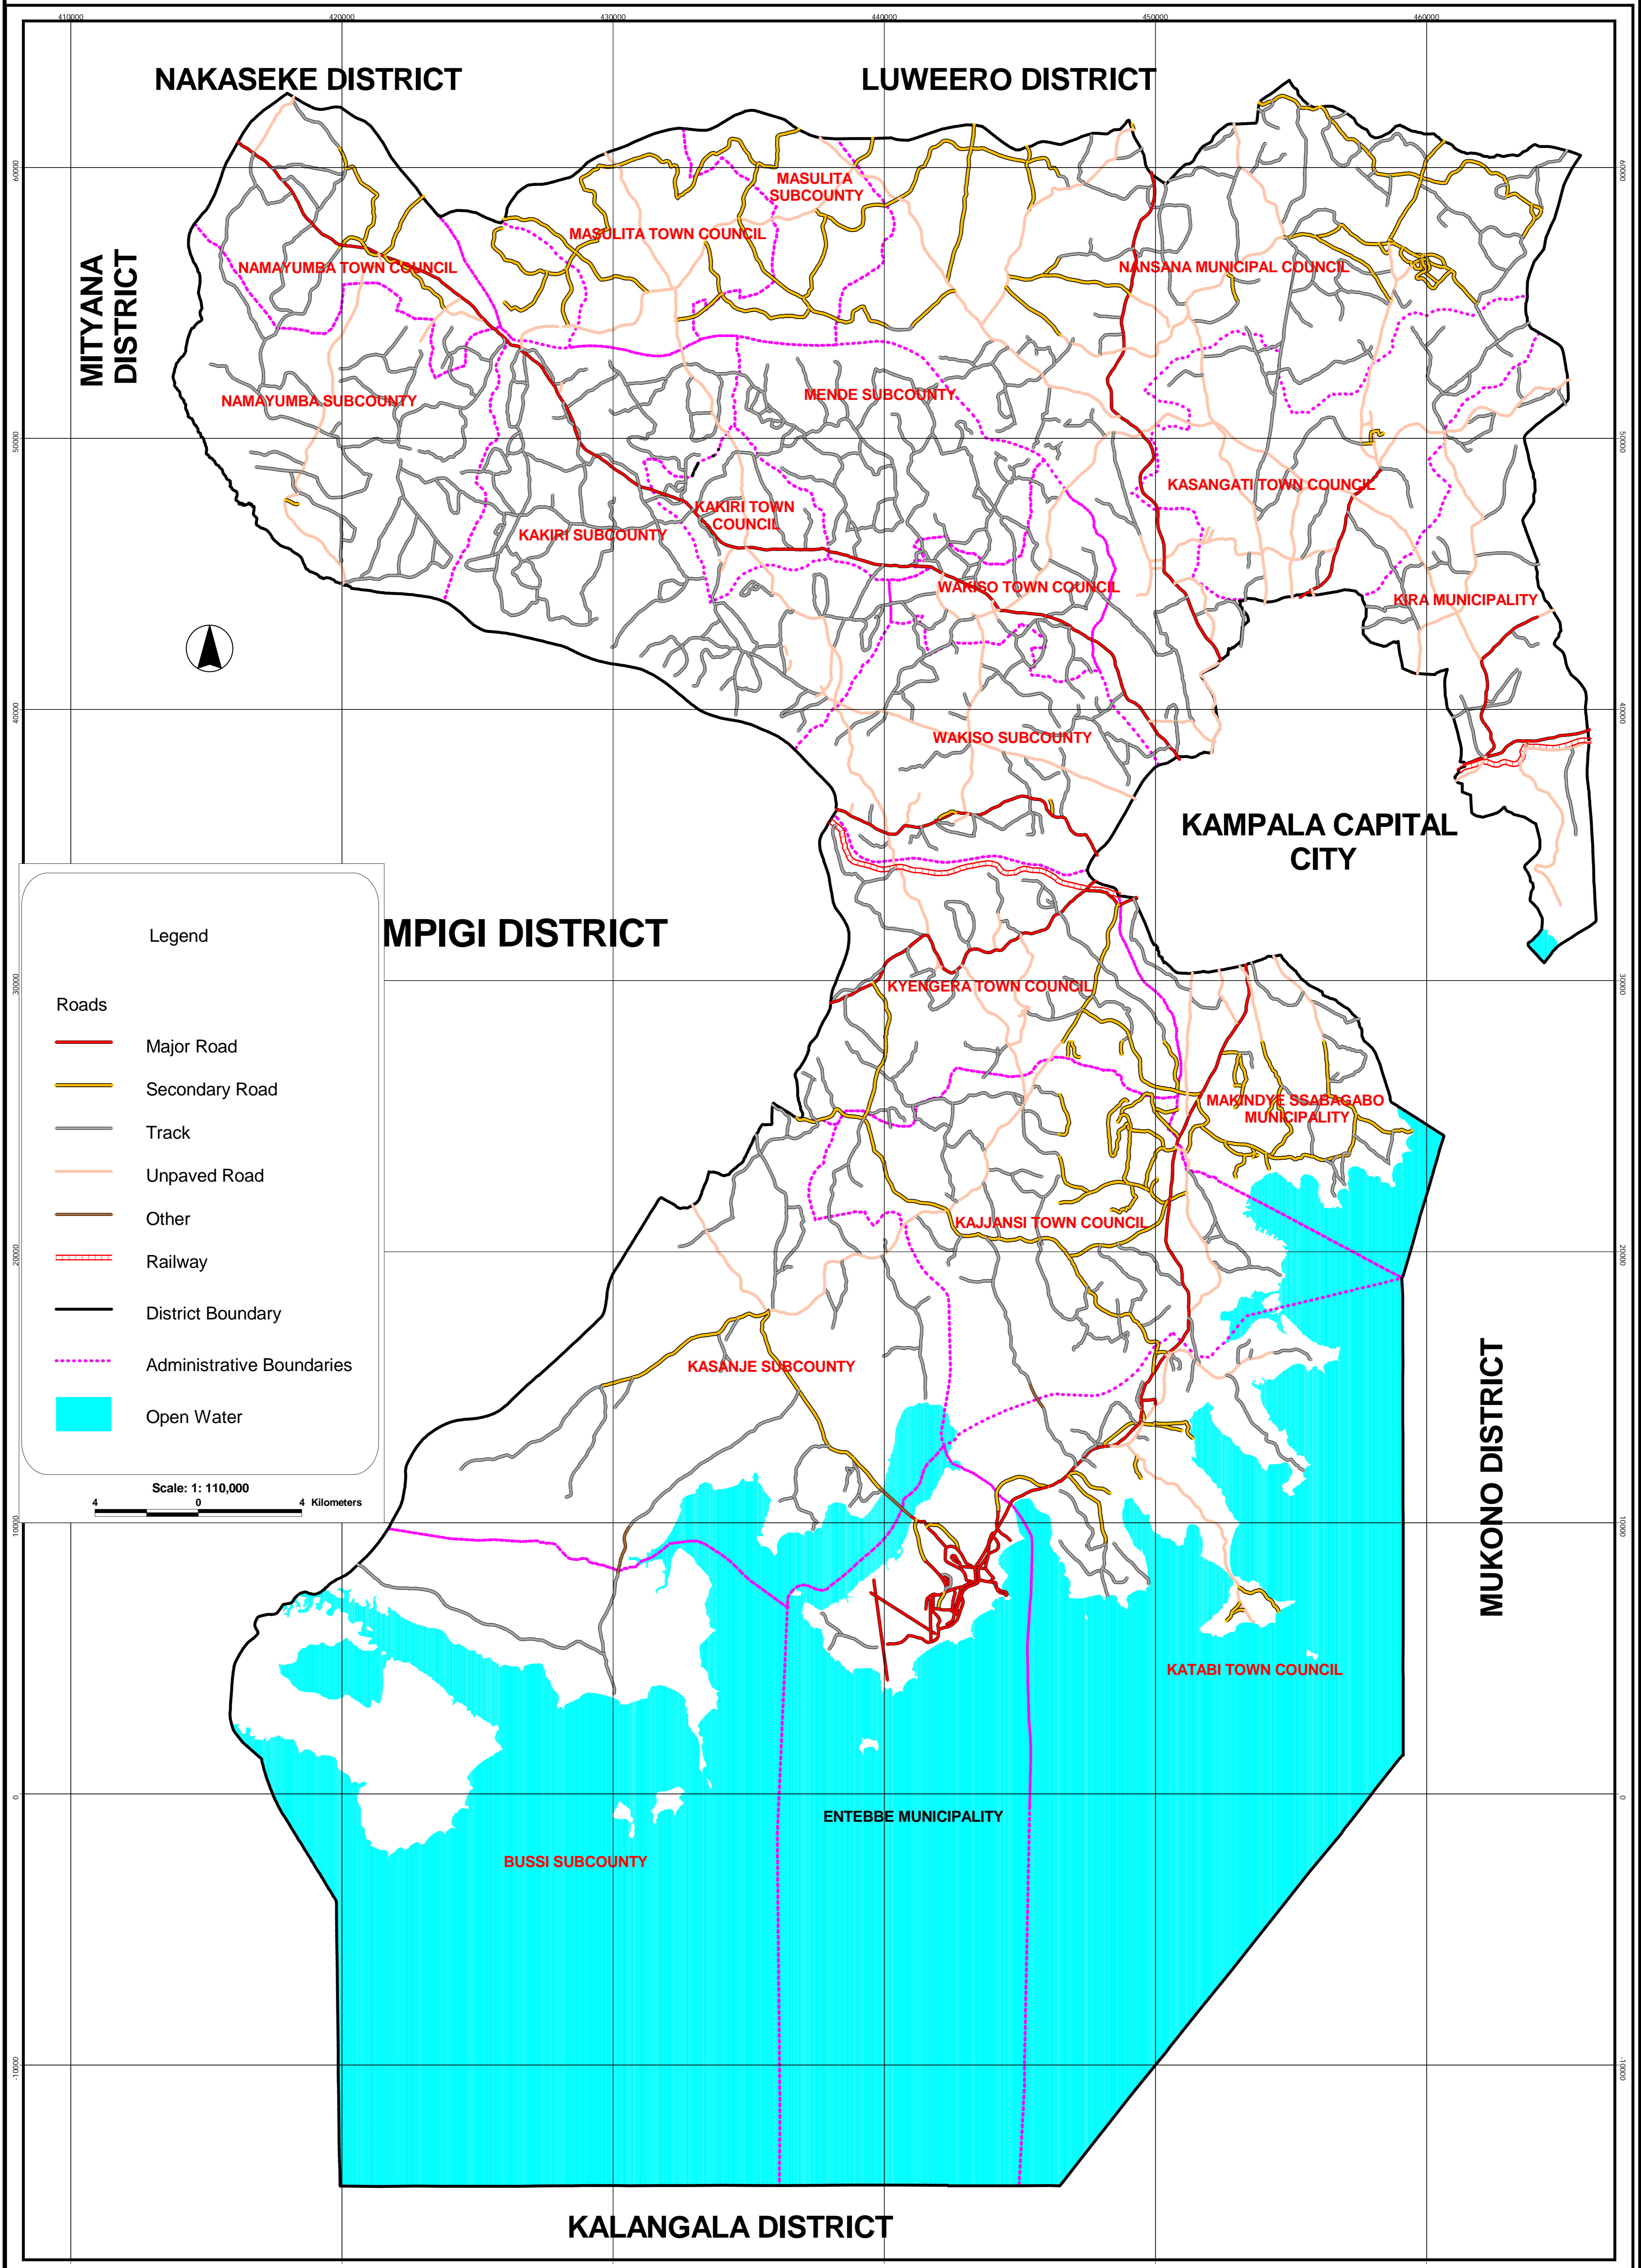

# ROAD NETWORK IN WAKISO DISTRICT

NAKASEKE DISTRICT

LUWEERO DISTRICT

MITYANA DISTRICT

NAMAYUMBA TOWN COUNCIL

MASOLITA TOWN COUNCIL

MASOLITA SUBCOUNTY

NANSANA MUNICIPAL COUNCIL

NAMAYUMBA SUBCOUNTY

MENDE SUBCOUNTY

KAKIRI TOWN COUNCIL

KAKIRI SUBCOUNTY

WAKISO TOWN COUNCIL

KASANGATI TOWN COUNCIL

KIRA MUNICIPALITY

WAKISO SUBCOUNTY

KAMPALA CAPITAL CITY

MPIIGI DISTRICT

KYENGERA TOWN COUNCIL

MAKINDYE SSABAGABO MUNICIPALITY

KAJJANSI TOWN COUNCIL

KASANJE SUBCOUNTY

MUKONO DISTRICT

KATABI TOWN COUNCIL

## Legend

- Roads
  - Major Road
  - Secondary Road
  - Track
  - Unpaved Road
  - Other
  - Railway
- District Boundary
- Administrative Boundaries
- Open Water

Scale: 1: 110,000  
4 0 4 Kilometers